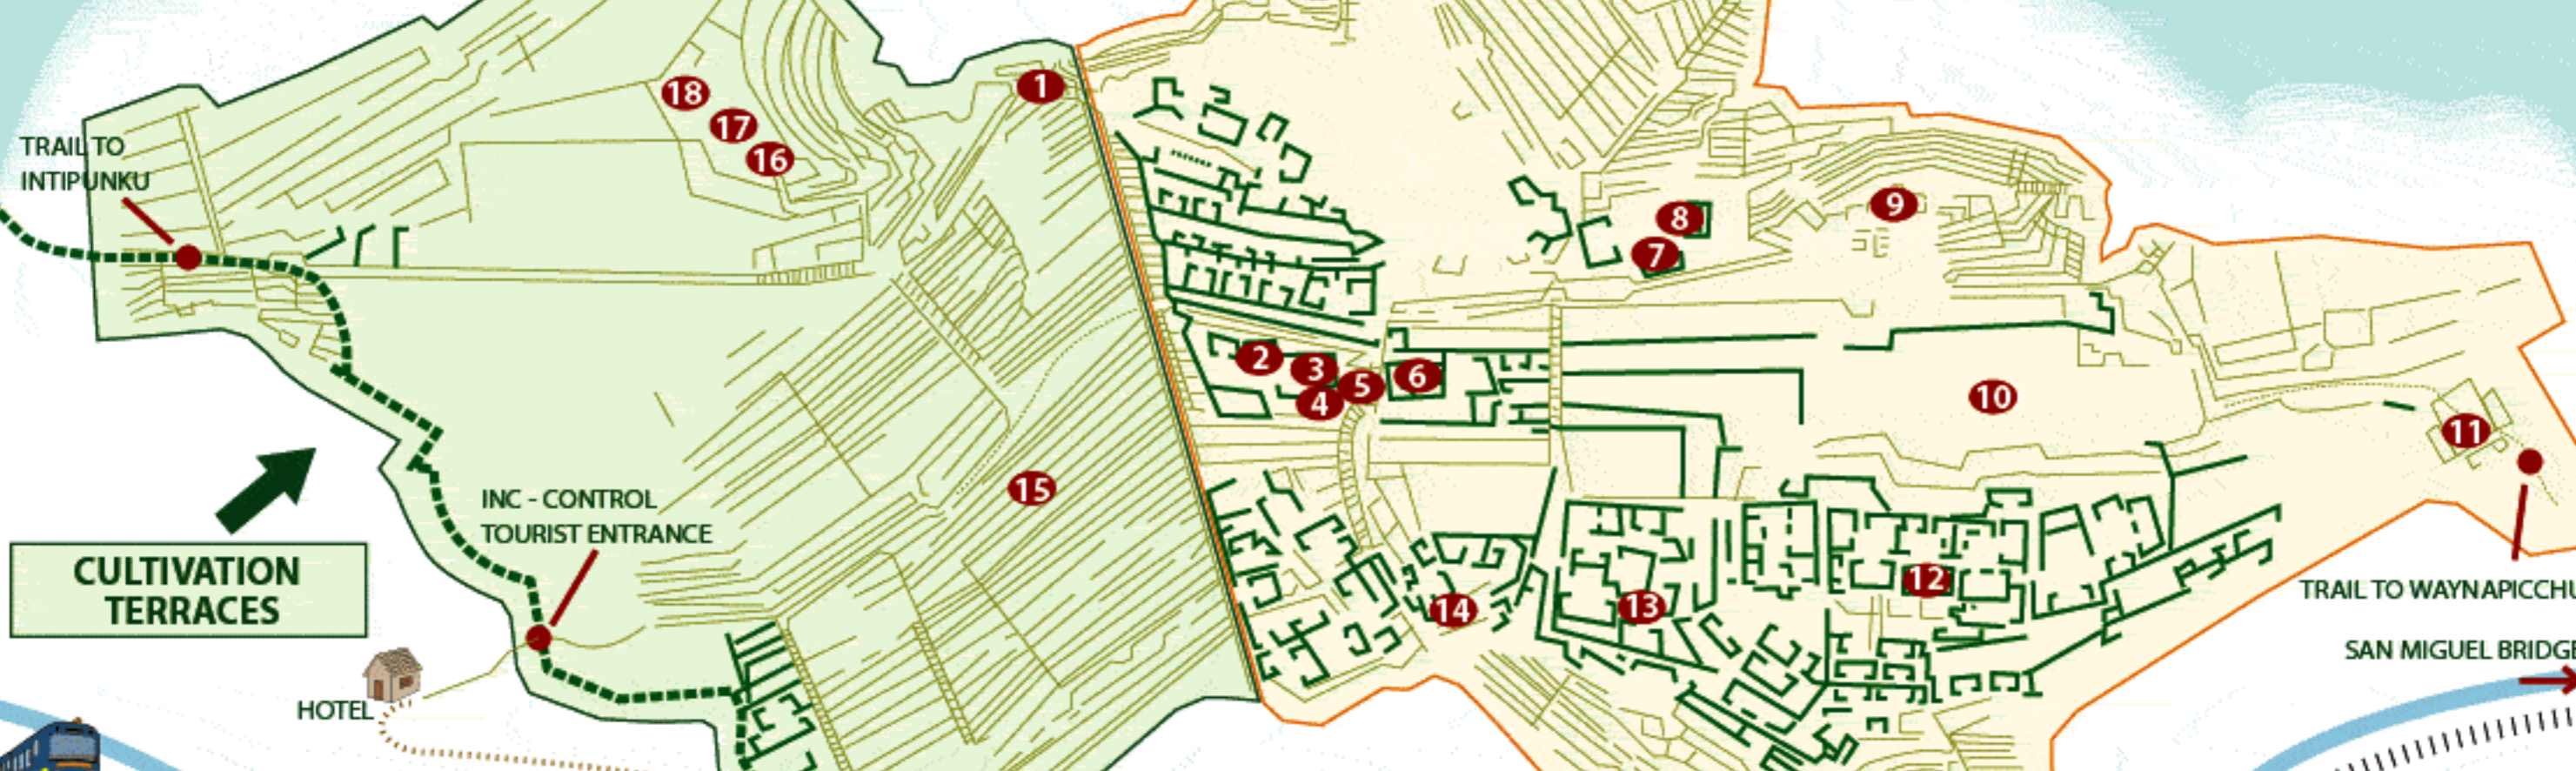

The City Gate

Ñusta's Bedroom

URBAN SECTION

Intihuatana

Ritual Fountains

TRAIL TO INTIPUNKU

CULTIVATION TERRACES

INC - CONTROL TOURIST ENTRANCE

HOTEL

ROAD AGUAS CALIENTES - MACHU PICCHU

Urubamba River

MACHU PICCHU - CUSCO RAILWAY

TRAIL TO WAYNAPICCHU

SAN MIGUEL BRIDGE

- 1.- The City Gate
- 2.- Ñusta's Bedroom
- 3.- The Temple of the Sun
- 4.- The Royal Tomb
- 5.- Ritual Fountains
- 6.- The Royal Palace
- 7.- Temple of the Three Windows
- 8.- The Main Temple
- 9.- Intihuatana
- 10.- The Main Square
- 11.- The Sacred Rock
- 12.- Houses of Factories
- 13.- Industrial Zone
- 14.- The Prisoners' area
- 15.- Cultivation Terraces
- 16.- The House of the Guardians
- 17.- Funerary Rock
- 18.- Cemetery

Houses of Factories

HOT SPRINGS BATHS AGUAS CALIENTES

MACHU PICCHU

Agricultural Terraces

The Temple of the Sun

Temple of the Three Windows

The House of the Guardians

The Main Square