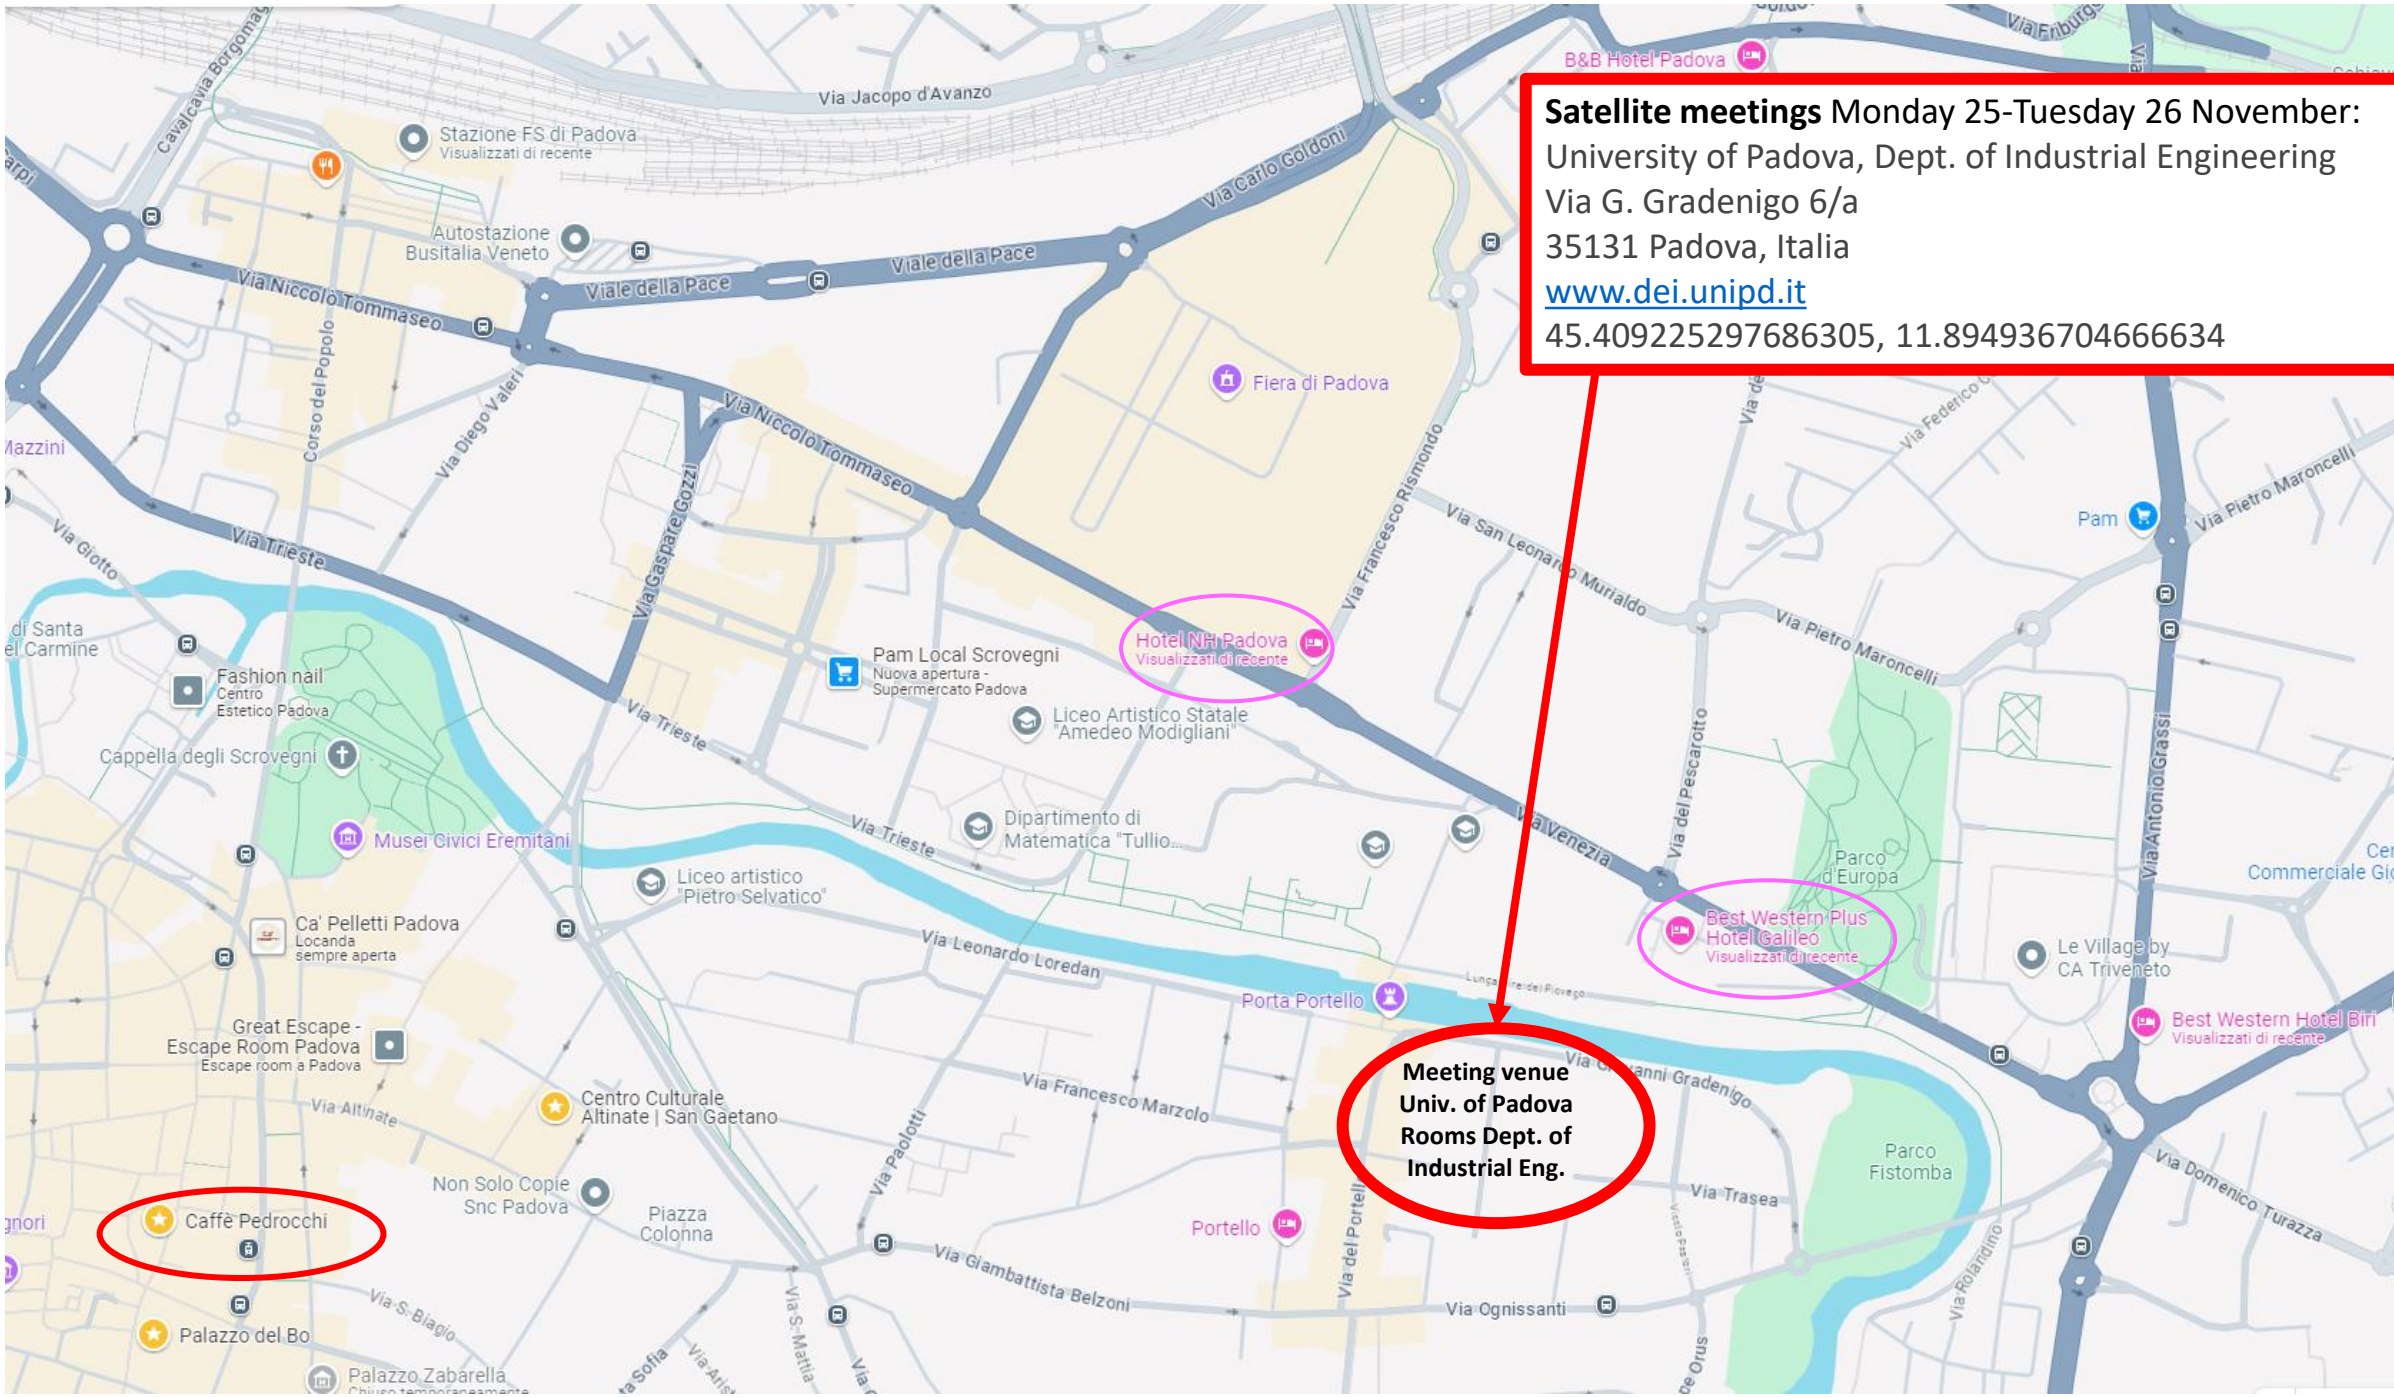

Satellite meetings Monday 25-Tuesday 26 November:

University of Padova, Dept. of Industrial Engineering
Via G. Gradenigo 6/a
35131 Padova, Italia
www.dei.unipd.it
45.409225297686305, 11.894936704666634

**Meeting venue
Univ. of Padova
Rooms Dept. of
Industrial Eng.**

Caffè Pedrocchi

Hotel NH Padova
Visualizzati di recente

**Best Western Plus
Hotel Galileo**
Visualizzati di recente