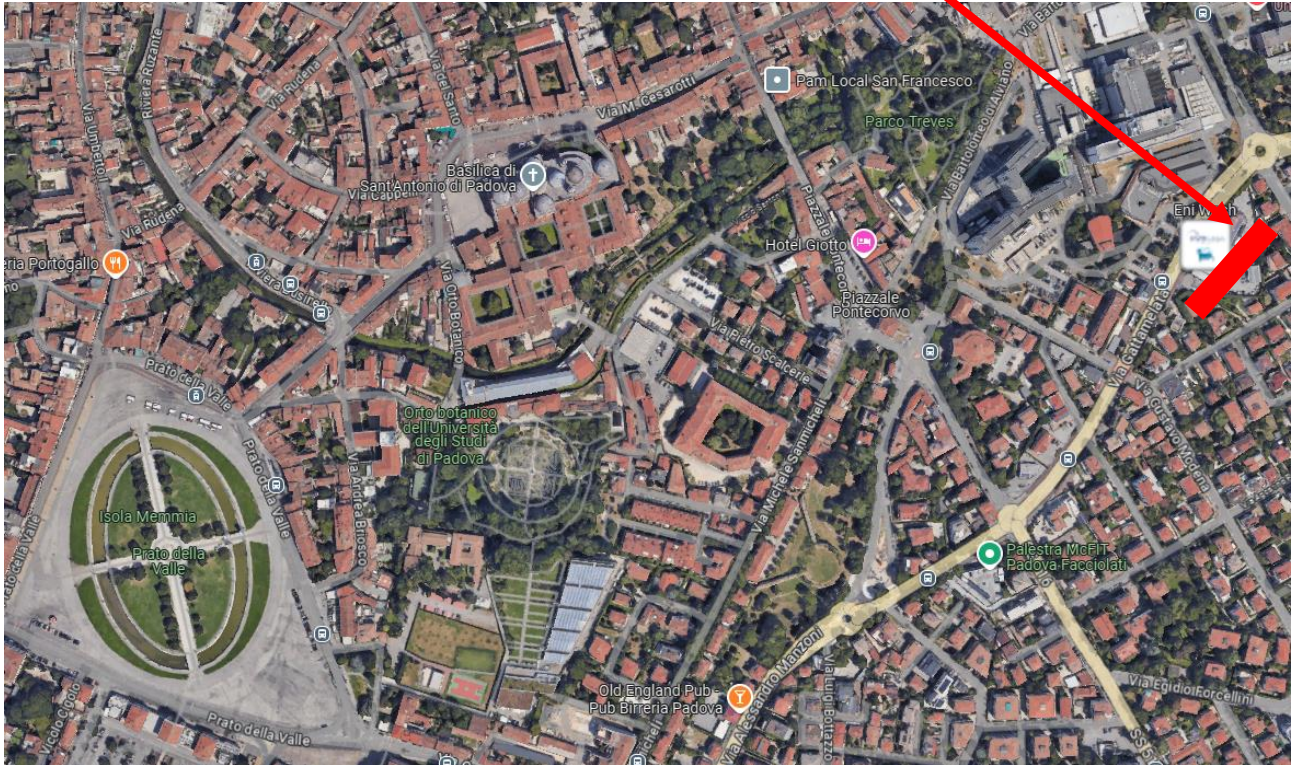

Prato della Valle Pick-up point 1

8.30

45.397330601232866, 11.876441301754591

ENI Gas Station (nearby Hotel Maritan Pick-up point 2

8.40

45.400935004313546, 11.888574440139388