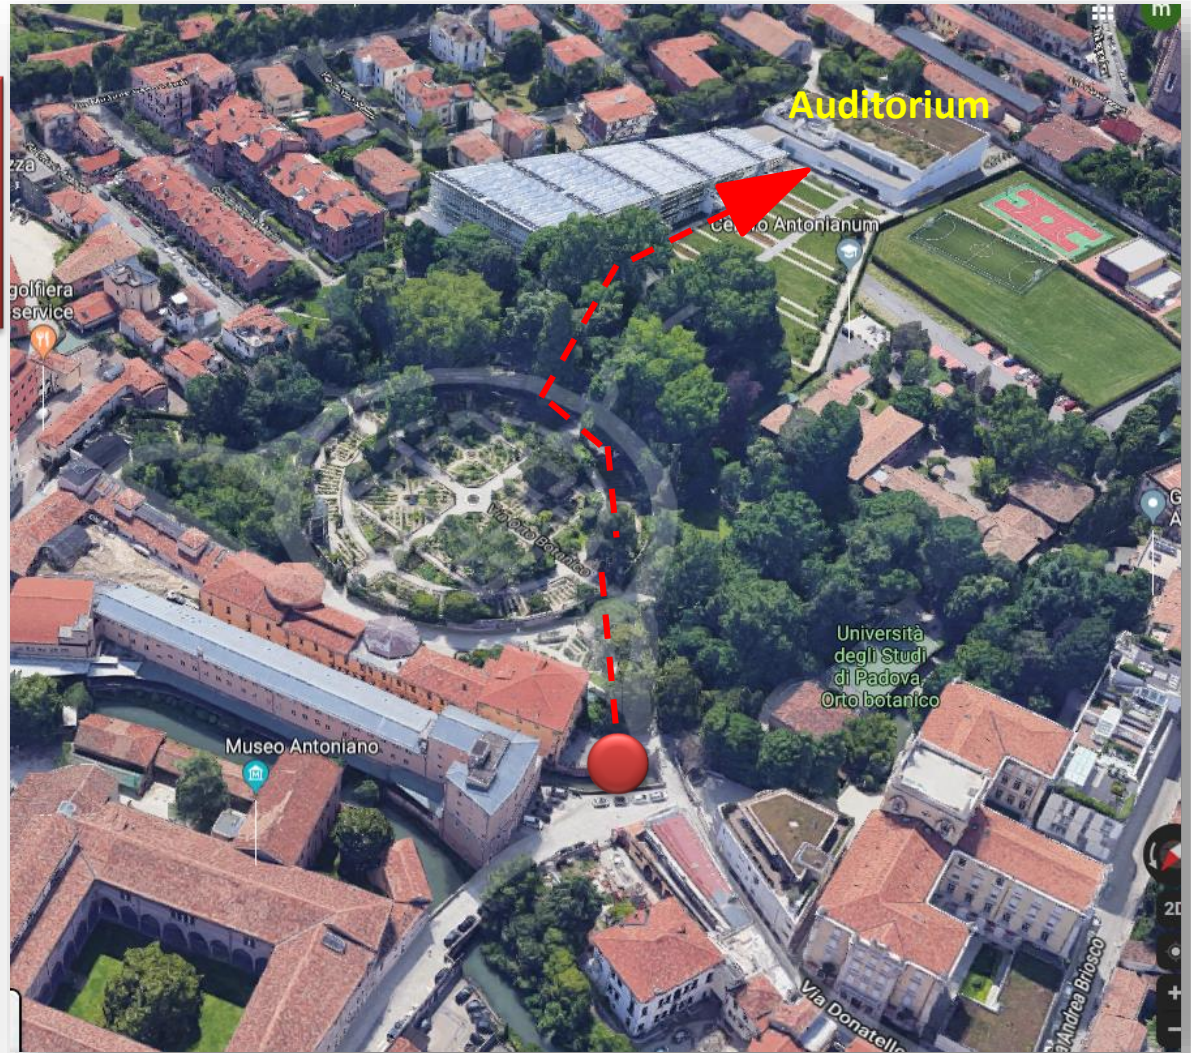

Arrival and entry
to the Orto Botanico
Via Orto Botanico, 15 Padova
Gps: 45.399484, 11.879692

Orto Botanico
Main entrance gate

Access from the main entrance (**via Orto Botanico, 15 - Padova**) and to the Auditorium walking through the Old Garden.