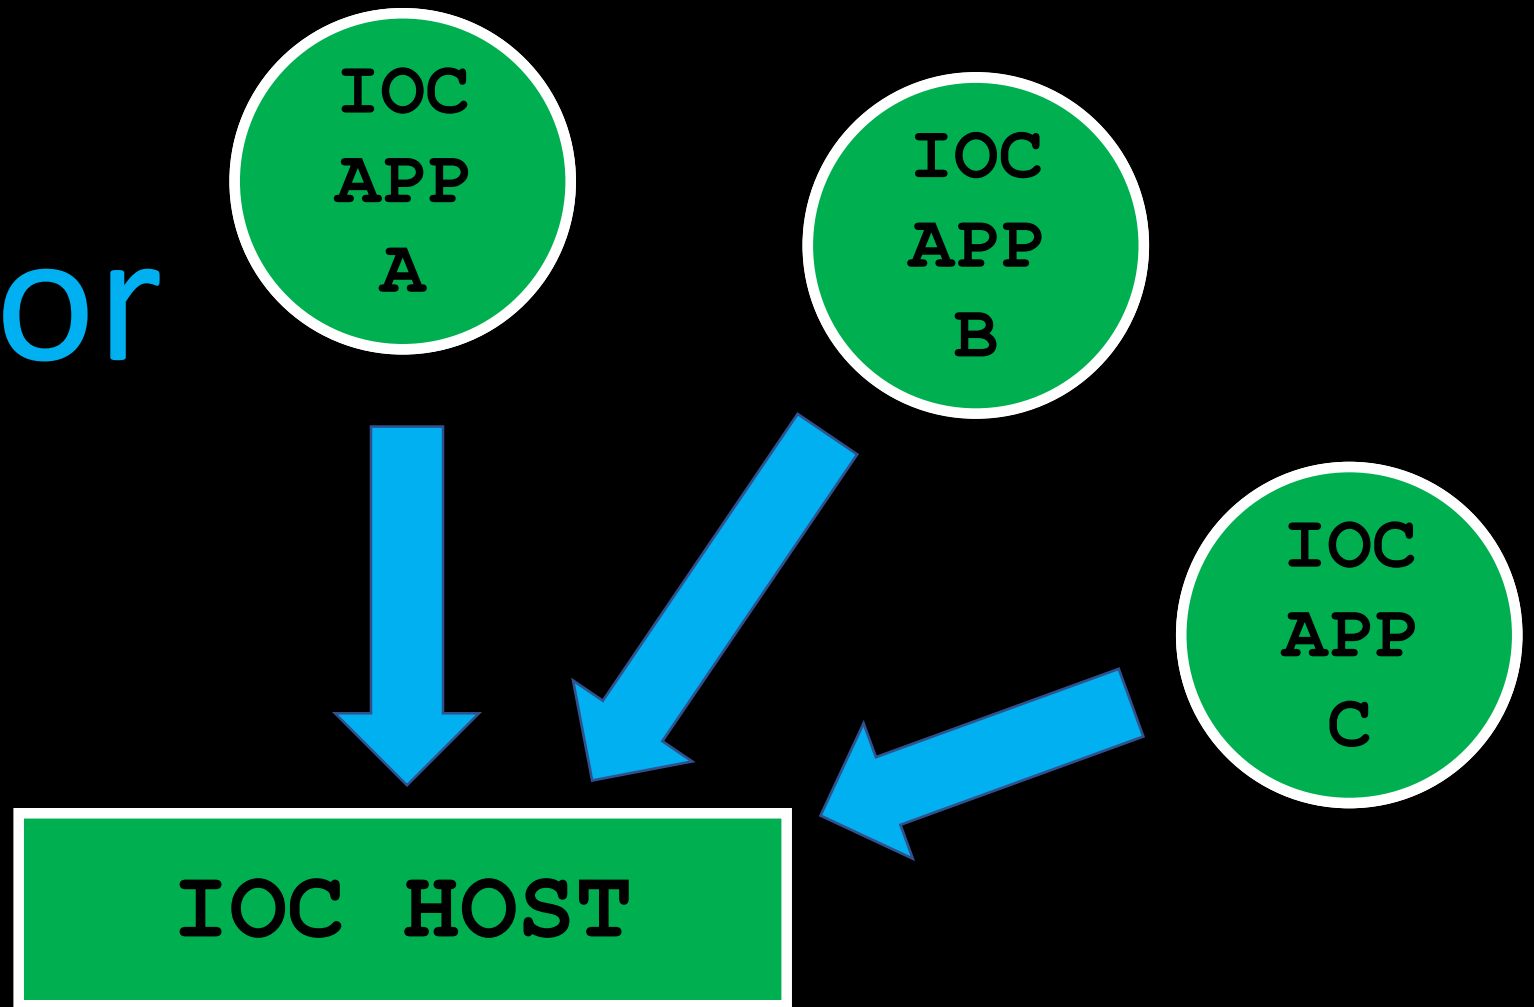

LinuxMonitor Enhanced