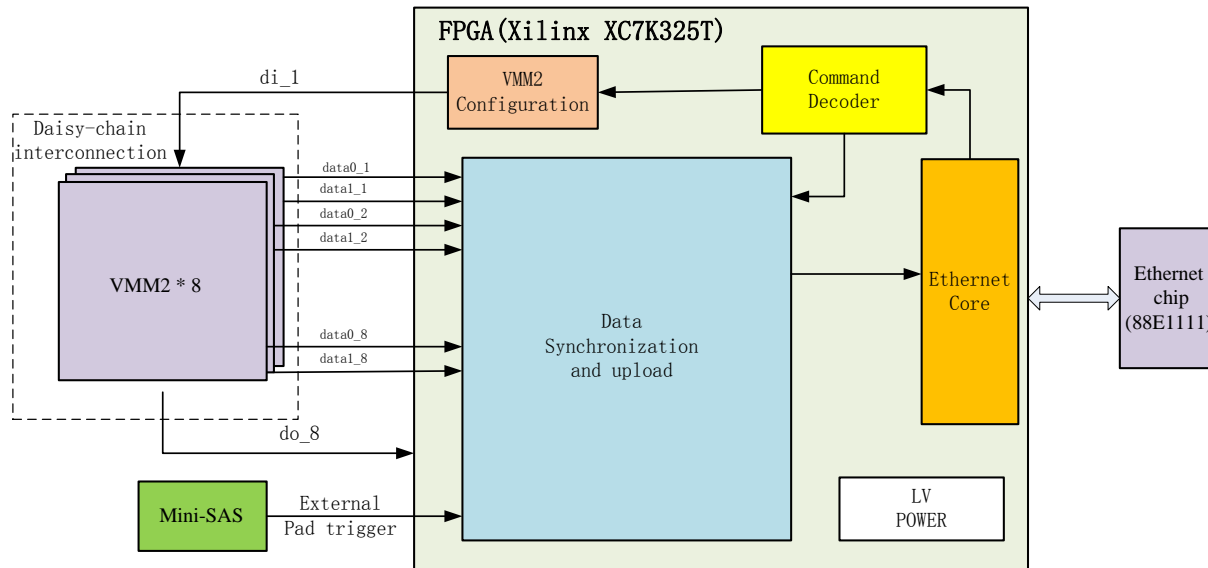

The study of strip Readout Prototype for ATLAS Phase-I muon Trigger upgrade

Feng Li, Kun Hu, Xu Wang, Houbing Lu, Tianru Geng, Xinxin Wang,
Hang Yang, Shengquan Liu, Liang Han, Ge Jin

StripFEB Design

- In ATLAS upgrade phase-I, sTGC will devote to the trigger function in NSW.