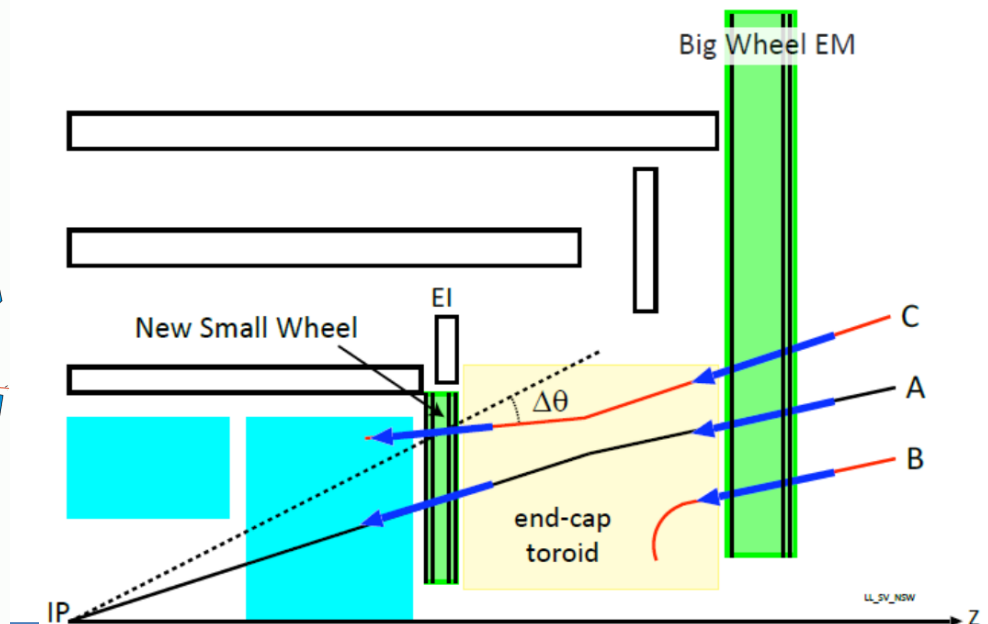

The study of strip Readout Prototype for ATLAS Phase-I muon Trigger upgrade

Feng Li, Kun Hu, Xu Wang, Houbing Lu, Tianru Geng, Xinxin Wang,
Hang Yang, Shengquan Liu, Liang Han, Ge Jin

StripFEB Design

- In ATLAS upgrade phase-I, sTGC will devote to the trigger function in NSW.