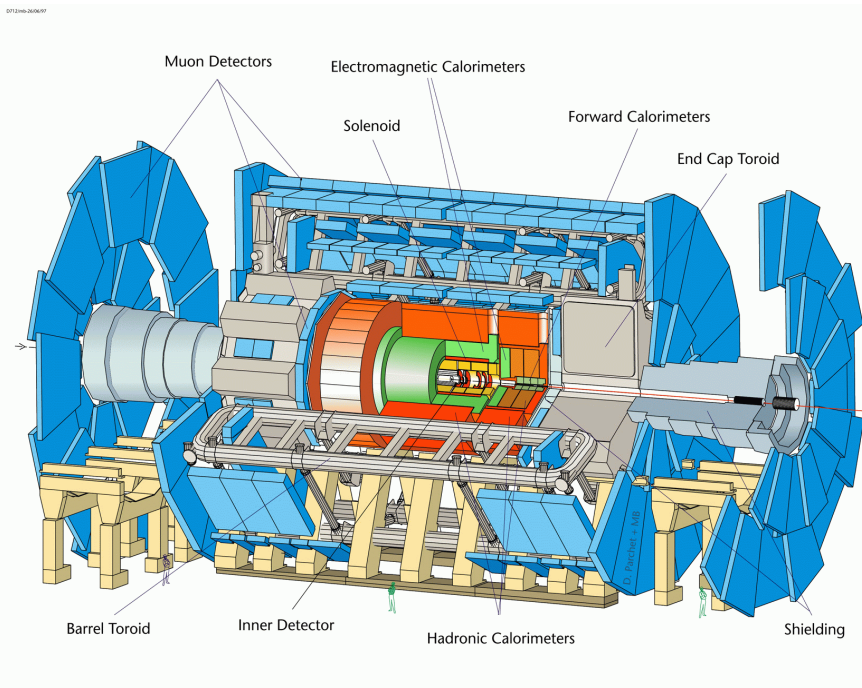

The study of strip Readout Prototype for ATLAS Phase-I muon Trigger upgrade

Feng Li, Kun Hu, Xu Wang, Houbing Lu, Tianru Geng, Xinxin Wang,
Hang Yang, Shengquan Liu, Liang Han, Ge Jin

StripFEB Design

- In ATLAS upgrade phase-I, sTGC will devote to the trigger function in NSW.