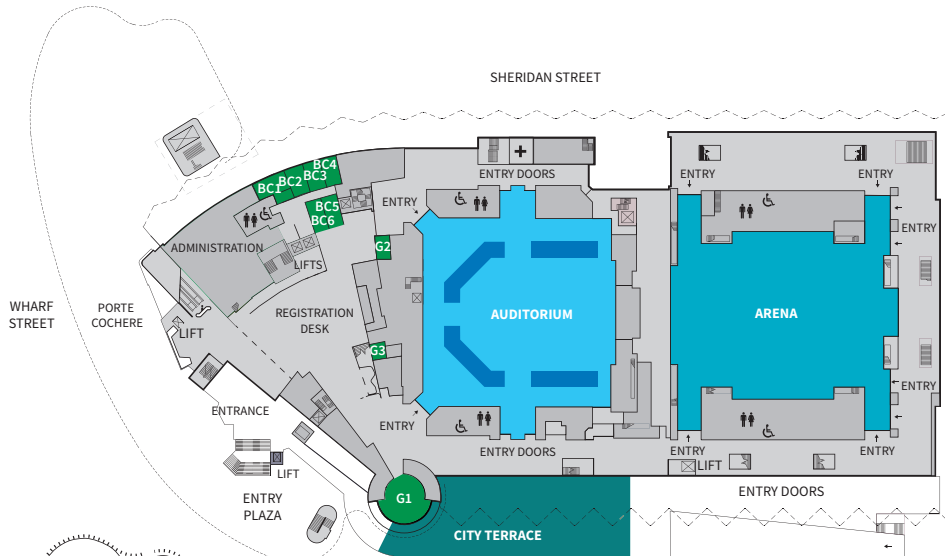

VENUE MAPS

GROUND LEVEL

MEZZANINE LEVEL

TRINITY LEVEL

LEGEND

-  M/F AMENITY
-  ACCESSIBLE AMENITY W/ HOIST
-  ACCESSIBLE AMENITY
-  PARENTS ROOM
-  ESCALATOR