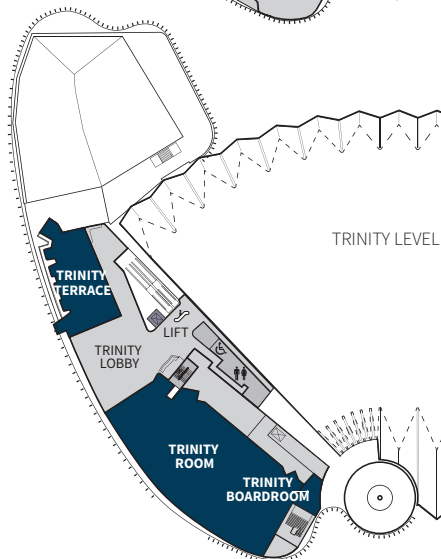

VENUE MAPS

GROUND LEVEL

MEZZANINE LEVEL

TRINITY LEVEL

LEGEND

-  M/F AMENITY
-  ACCESSIBLE AMENITY W/ HOIST
-  ACCESSIBLE AMENITY
-  PARENTS ROOM
-  ESCALATOR