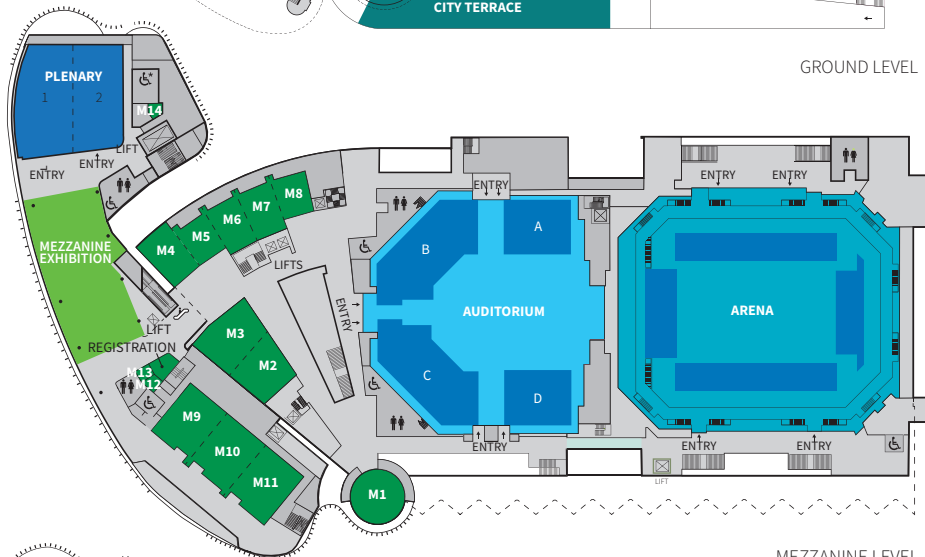

VENUE MAPS

GROUND LEVEL

MEZZANINE LEVEL

TRINITY LEVEL

LEGEND

-  M/F AMENITY
-  ACCESSIBLE AMENITY W/ HOIST
-  ACCESSIBLE AMENITY
-  PARENTS ROOM
-  ESCALATOR