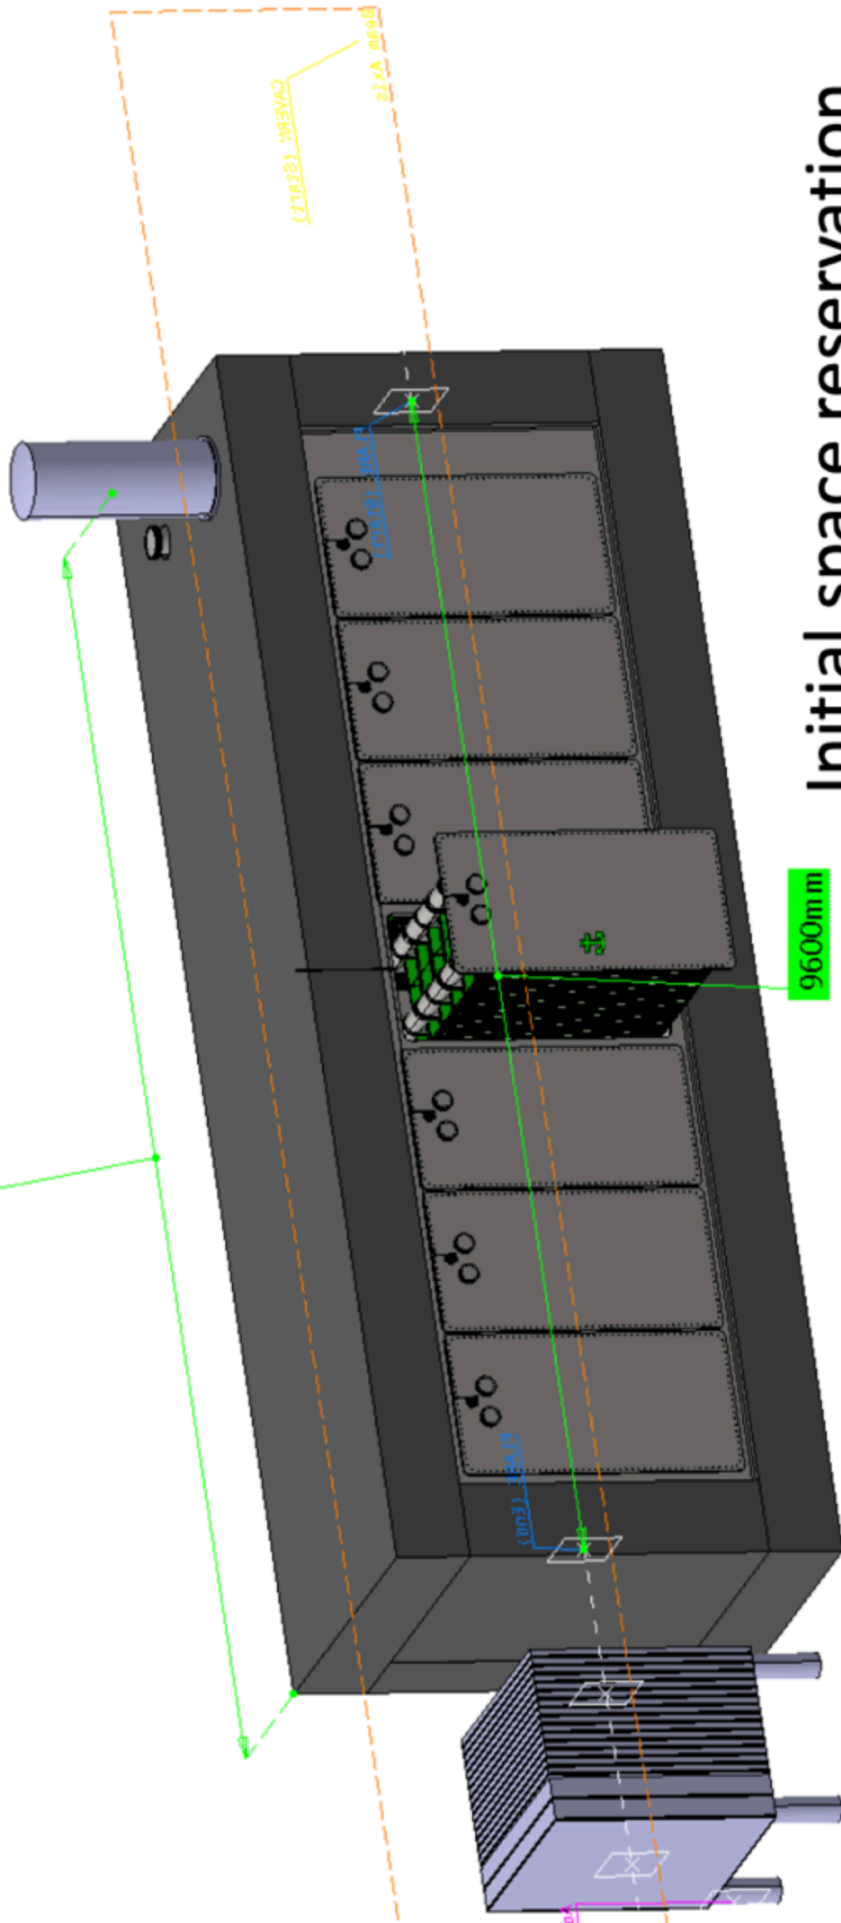

The latest model with horizontal installation

10039.2mm

9600mm

Initial space reservation